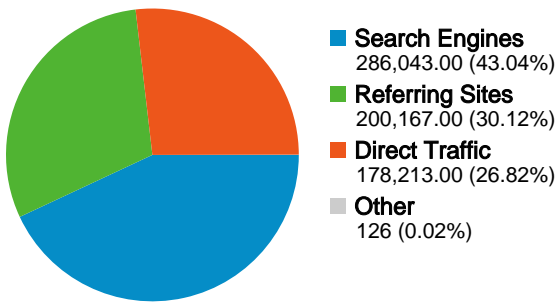

Site Usage

664,549 Visits

51.39% Bounce Rate

1,984,224 Pageviews

00:03:56 Avg. Time on Site

2.99 Pages/Visit

39.01% % New Visits

Traffic Sources Overview

Absolute Unique Visitors

Visitors
261,292

Keywords

Keyword	Visits	% visits
nazione indiana	31,658	11.07%
nazione+indiana	10,097	3.53%
nazioneindiana	7,072	2.47%
roberto saviano	3,451	1.21%
www.nazioneindiana.com	2,721	0.95%

All traffic sources sent a total of 664,549 visits

-  26.82% Direct Traffic
-  30.12% Referring Sites
-  43.04% Search Engines

- **Search Engines**
286,043.00 (43.04%)
- **Referring Sites**
200,167.00 (30.12%)
- **Direct Traffic**
178,213.00 (26.82%)
- **Other**
126 (0.02%)

Campaign traffic sent 664,549 visits via 3 campaigns

Site Usage

Visits	Pages/Visit	Avg. Time on Site	% New Visits	Bounce Rate	
664,549 % of Site Total: 100.00%	2.99 Site Avg: 2.99 (0.00%)	00:03:56 Site Avg: 00:03:56 (0.00%)	39.03% Site Avg: 39.01% (0.06%)	51.39% Site Avg: 51.39% (0.00%)	
Campaign	Visits	Pages/Visit	Avg. Time on Site	% New Visits	Bounce Rate
(not set)	664,423	2.99	00:03:56	39.04%	51.39%
(referral)	124	3.33	00:08:52	4.03%	41.13%
(organic)	2	1.50	00:00:00	50.00%	100.00%