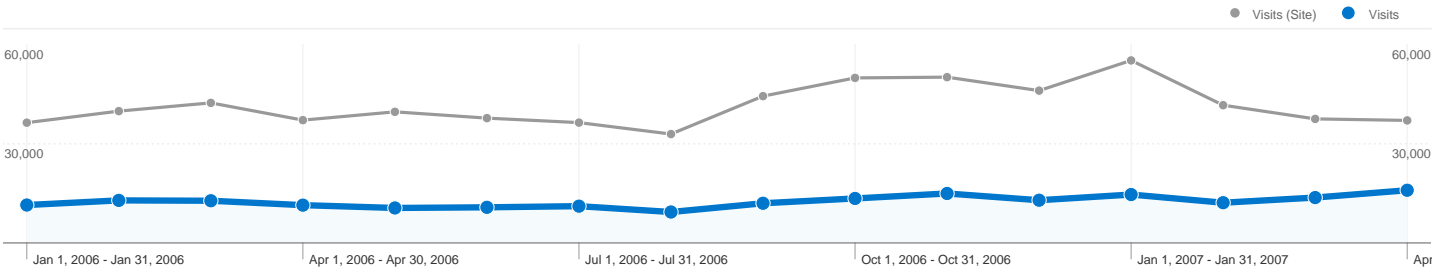

All traffic sources sent a total of 664,549 visits

-  26.82% Direct Traffic
-  30.12% Referring Sites
-  43.04% Search Engines

- **Search Engines**
286,043.00 (43.04%)
- **Referring Sites**
200,167.00 (30.12%)
- **Direct Traffic**
178,213.00 (26.82%)
- **Other**
126 (0.02%)

Keywords	Visits	% visits
nazione indiana	31,658	11.07%
nazione+indiana	10,097	3.53%
nazioneindiana	7,072	2.47%
roberto saviano	3,451	1.21%
www.nazioneindiana.com	2,721	0.95%

Absolute Unique Visitors

Jan 1, 2006 - Apr 30, 2007

Comparing to: Site

261,292 Absolute Unique Visitors

Jan 1, 2006 - Jan 31, 2006	5.05% (14,693)
Feb 1, 2006 - Feb 28, 2006	5.92% (17,220)
Mar 1, 2006 - Mar 31, 2006	6.35% (18,478)
Apr 1, 2006 - Apr 30, 2006	5.93% (17,249)
May 1, 2006 - May 31, 2006	6.60% (19,211)
Jun 1, 2006 - Jun 30, 2006	6.28% (18,268)
Jul 1, 2006 - Jul 31, 2006	5.81% (16,914)
Aug 1, 2006 - Aug 31, 2006	5.59% (16,285)
Sep 1, 2006 - Sep 30, 2006	6.78% (19,724)
Oct 1, 2006 - Oct 31, 2006	8.34% (24,265)
Nov 1, 2006 - Nov 30, 2006	7.96% (23,161)
Dec 1, 2006 - Dec 31, 2006	7.02% (20,445)
Jan 1, 2007 - Jan 31, 2007	9.29% (27,029)
Feb 1, 2007 - Feb 28, 2007	5.71% (16,624)
Mar 1, 2007 - Mar 31, 2007	3.64% (10,583)
Apr 1, 2007 - Apr 30, 2007	3.76% (10,941)