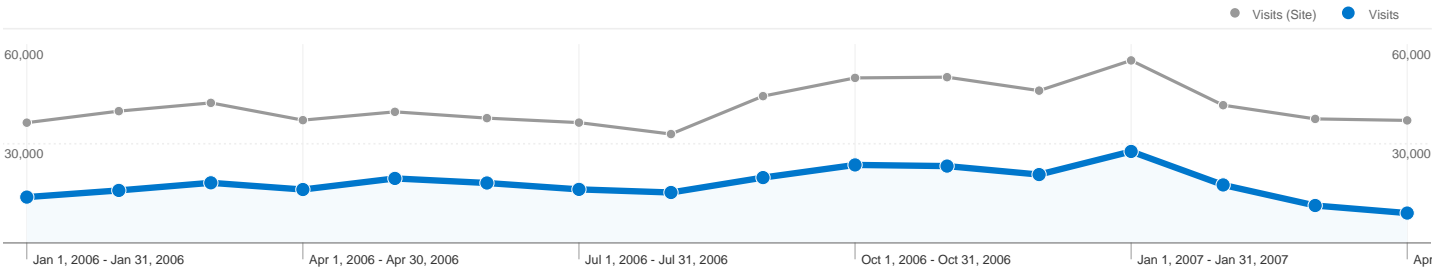

Search sent 286,043 total visits via 113,692 keywords

Site Usage

Visits	Pages/Visit	Avg. Time on Site	% New Visits	Bounce Rate	
286,043 % of Site Total: 43.04%	2.66 Site Avg: 2.99 (-10.78%)	00:03:11 Site Avg: 00:03:56 (-18.93%)	53.28% Site Avg: 39.01% (36.57%)	61.68% Site Avg: 51.39% (20.02%)	
Keyword	Visits	Pages/Visit	Avg. Time on Site	% New Visits	Bounce Rate
nazione indiana	31,658	4.24	00:06:28	19.39%	28.13%
nazione+indiana	10,097	3.76	00:05:43	12.98%	32.71%
nazioneindiana	7,072	5.39	00:05:02	14.01%	22.27%
roberto saviano	3,451	2.99	00:03:53	59.90%	54.04%
www.nazioneindiana.com	2,721	5.78	00:10:29	7.39%	20.29%
carla bariffi	1,432	5.11	00:01:54	0.00%	26.47%
tiziano scarpa	1,052	3.86	00:06:18	9.60%	23.48%
carla benedetti	1,013	4.42	00:02:28	6.52%	21.82%
quarto oggiaro	787	1.38	00:00:55	89.45%	87.04%
gomorra saviano	762	2.89	00:05:36	45.67%	53.94%

1 - 10 of 113,692